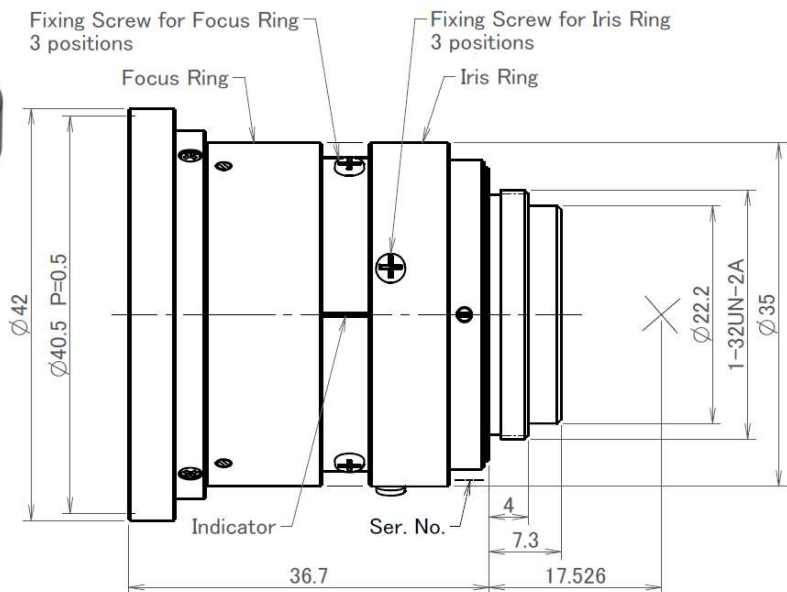

FL-CC0814A-2M

RICOH
imagine. change.

Resolution		2MP
Pixel Pitch		5.39 μ m
Format		2/3"
Focal Length		8mm
Maximum Aperture Ratio		F:1.4
Iris Range		1.4 ~ 16
Mount		C
Horizontal Angle of View	1/3"	32.6°
	1/2"	42.7°
	1/1.8"	47.4°
	2/3"	56.3°
Minimum Object Distance		0.1m
Back Focal Length		11.1mm
Filter Size		40.5 P = 0.5mm
Dimensions		ϕ 42 × 36.7mm
Weight		76g