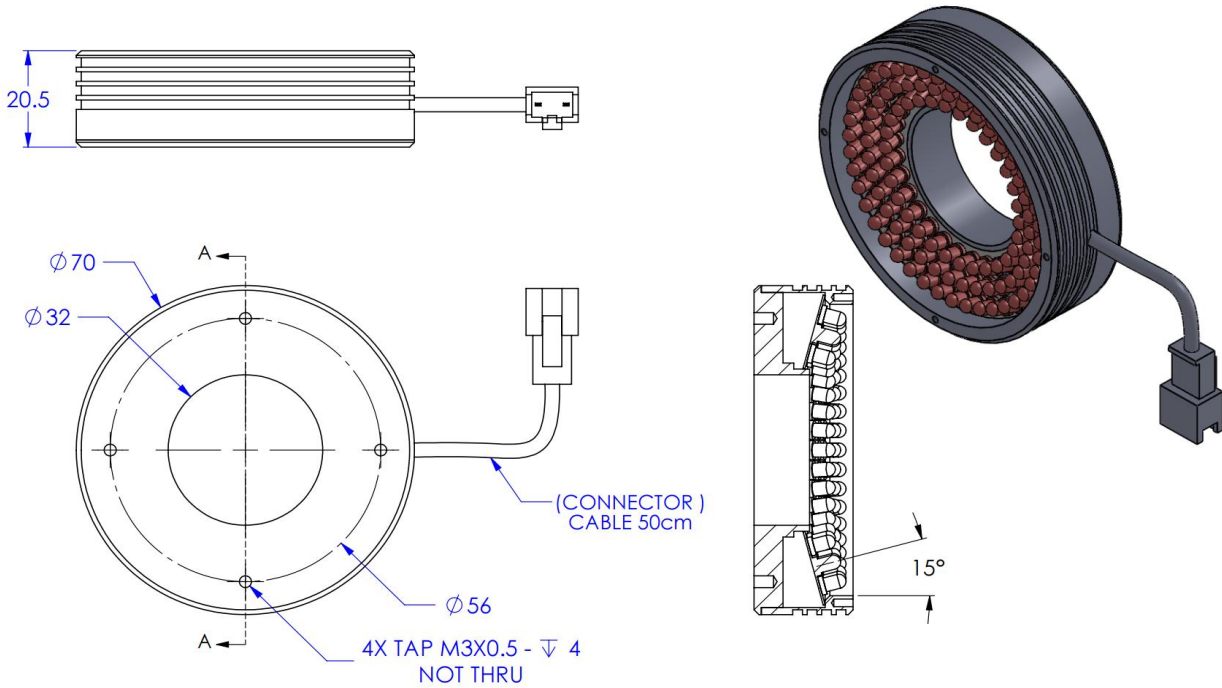

### Lighting Dimension

Mechanical Information	
Casing Material	Aluminium
Storage Temperature Range	Temp 0 - 45°C, Humidity 20-85%
Weight	100 g
Length / Outer Diameter	70 mm
Width / Inner Diameter	32 mm
Thickness / Height	20.5 mm